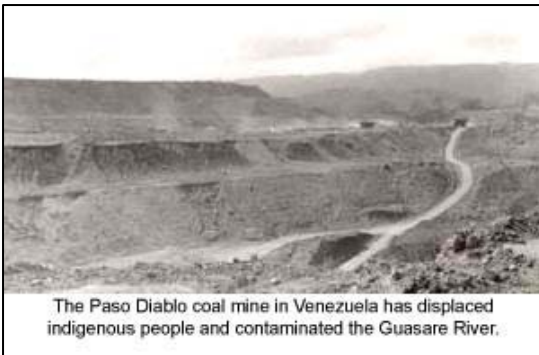

Sources of Coal Used by Your Electricity Supplier

APPALACHIA: An estimated 800 square miles of land in Appalachia has been destroyed, and more than 1,200 miles of streams have been buried or polluted, by mountain top removal coal mining. More than 470 mountains have been affected. Mountain top coal mining is occurring in an area with one of the highest levels of biological diversity in the U.S. Blasting affects wildlife and nearby communities; sludge dams with toxic wastewater leak into nearby streams, contaminating drinking water supplies.

Coal Used in These New England Power Plants: AES Thames (CT), Brayton Point (MA), Merrimack (NH)

The Paso Diablo coal mine in Venezuela has displaced indigenous people and contaminated the Guasare River.

VENEZUELA: Large open pit coal mines in Venezuela have displaced indigenous people who lived above coal deposits. Expansion of Venezuelan coal mining poses threat to the country's major water supply. Loss of forests in the biologically rich Sierra Perija mountains is a concern to biologists.

Coal Used in These New England Power Plants: Brayton Point (MA), Schiller Station (NH), Bucksport (ME), SD Warren (ME)

COLOMBIA: Colombia's coal comes from two of the largest open-pit coal mines in the world: El Cerrejón and La Loma. El Cerrejón mine is 30 miles across and 5 miles wide. Both mines have been accused of serious human rights violations. Company agents illegally destroyed the village of Tabaco in 2001 to expand the mine. The mines have resulted in habitat loss, and water and air pollution.