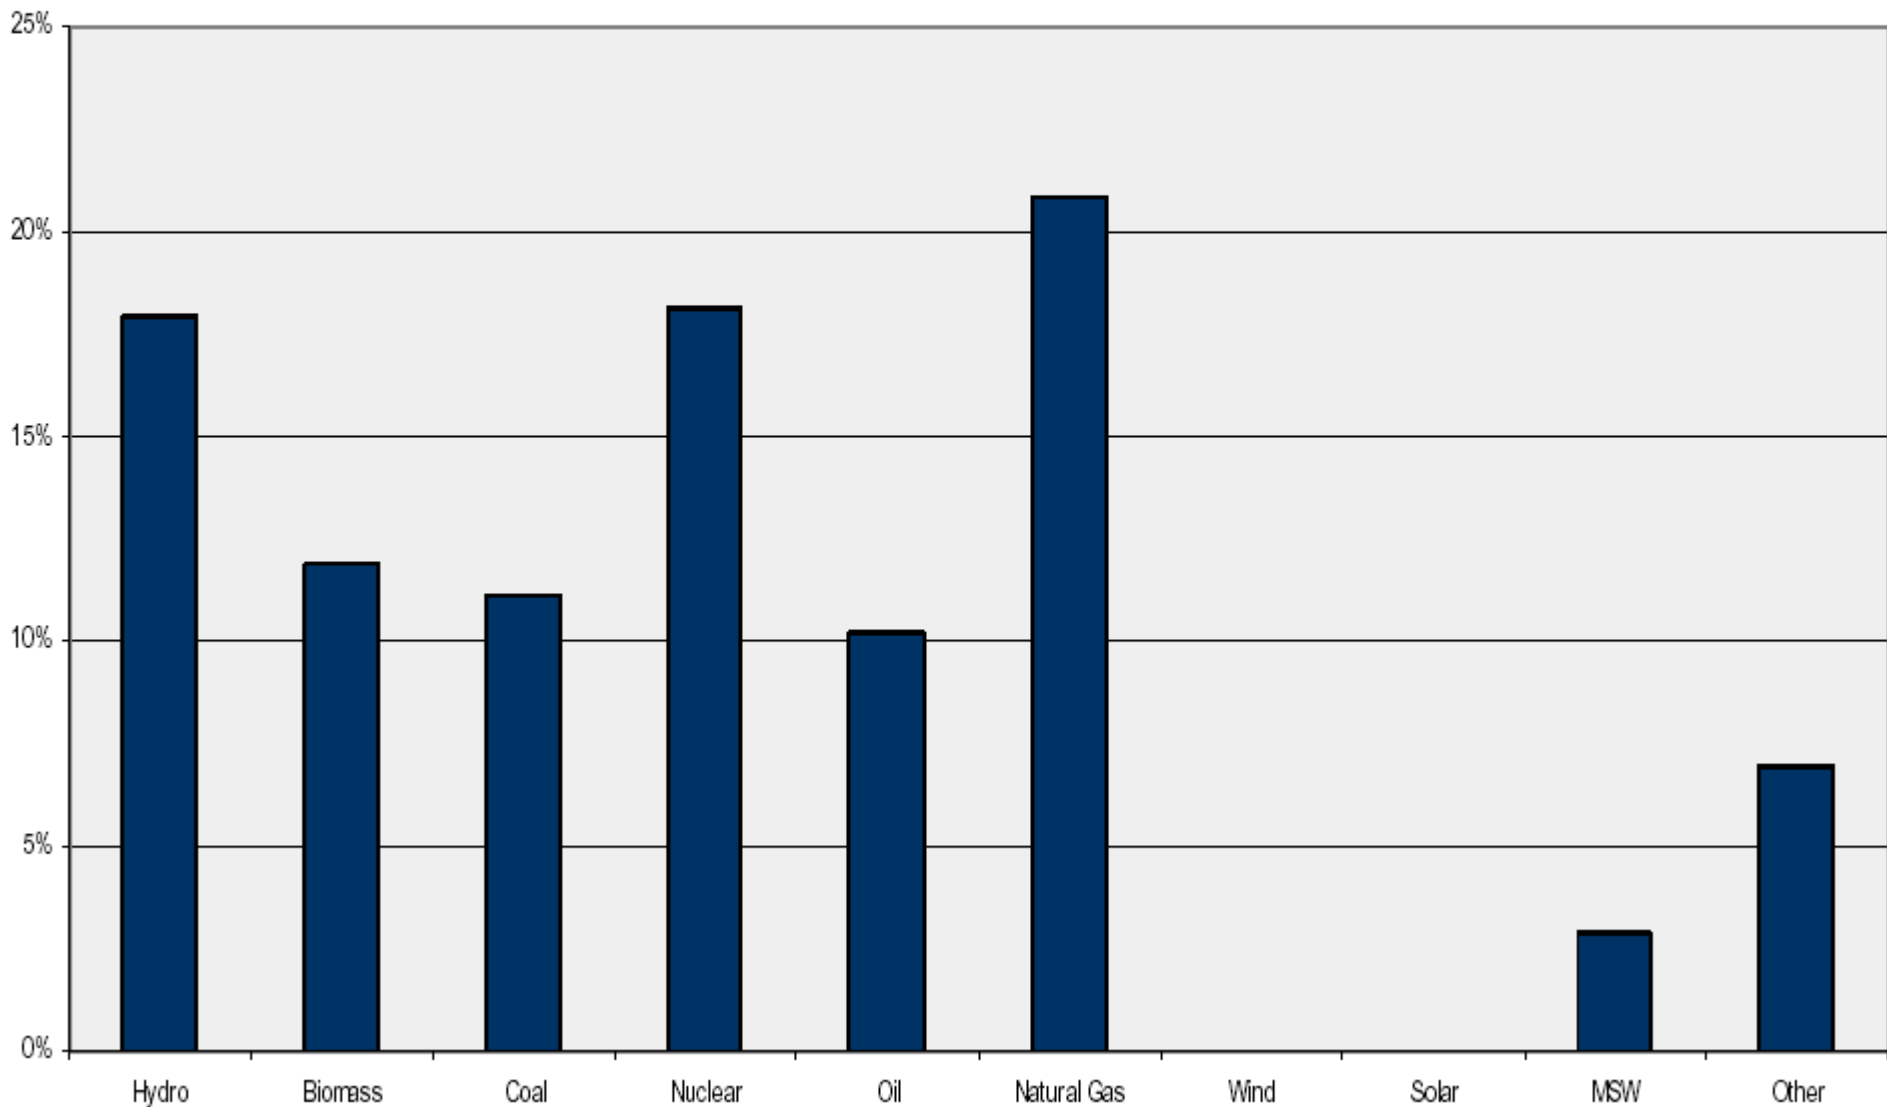

490,000 acres of prime Appalachian forest land destroyed

Appalachian Mountains Destroyed by Mountaintop Removal, ca 2005

470 Mountains have been destroyed in Appalachia from mountaintop removal.

New England Electric Grid

Resources Serving Maine's Electricity Customers in 2005

Coal Use in New England

5.25 Million Tons (2008)

Canadian Tar Sands

Reverse Flow Pipeline Could Bring Tar Sands Crude to Portland via Montreal; Project Currently Suspended