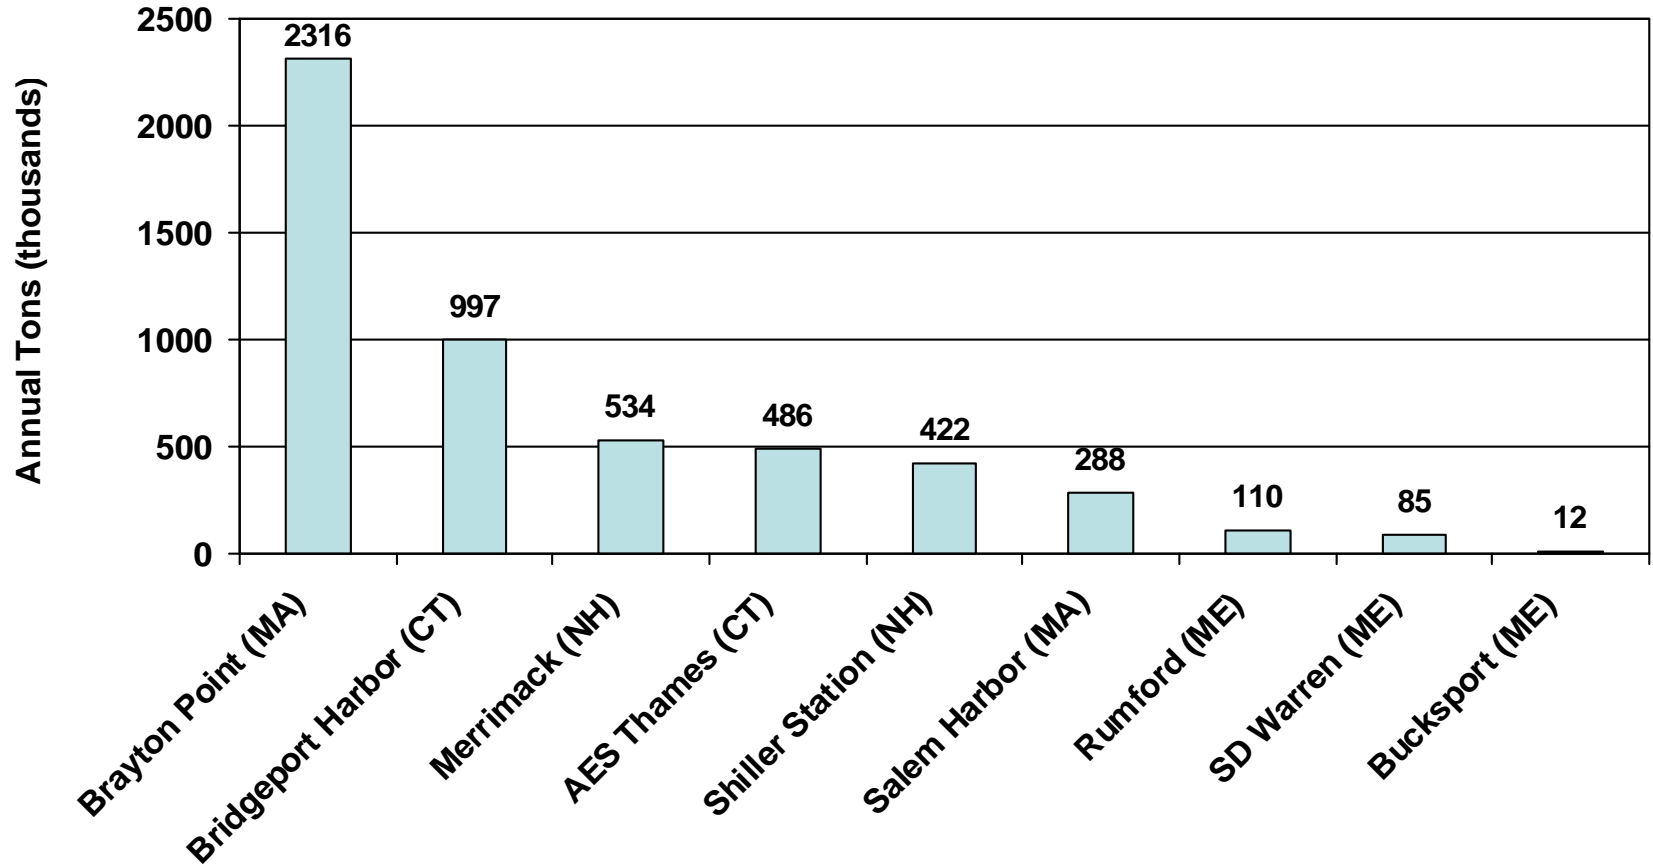

490,000 acres of prime Appalachian forest land destroyed

Appalachian Mountains Destroyed by Mountaintop Removal, ca 2005

470 Mountains have been destroyed in Appalachia from mountaintop removal.

New England Electric Grid

Resources Serving Maine's Electricity Customers in 2005

Coal Use in New England

5.25 Million Tons (2008)

Canadian Tar Sands

Reverse Flow Pipeline Could Bring Tar Sands Crude to Portland via Montreal; Project Currently Suspended