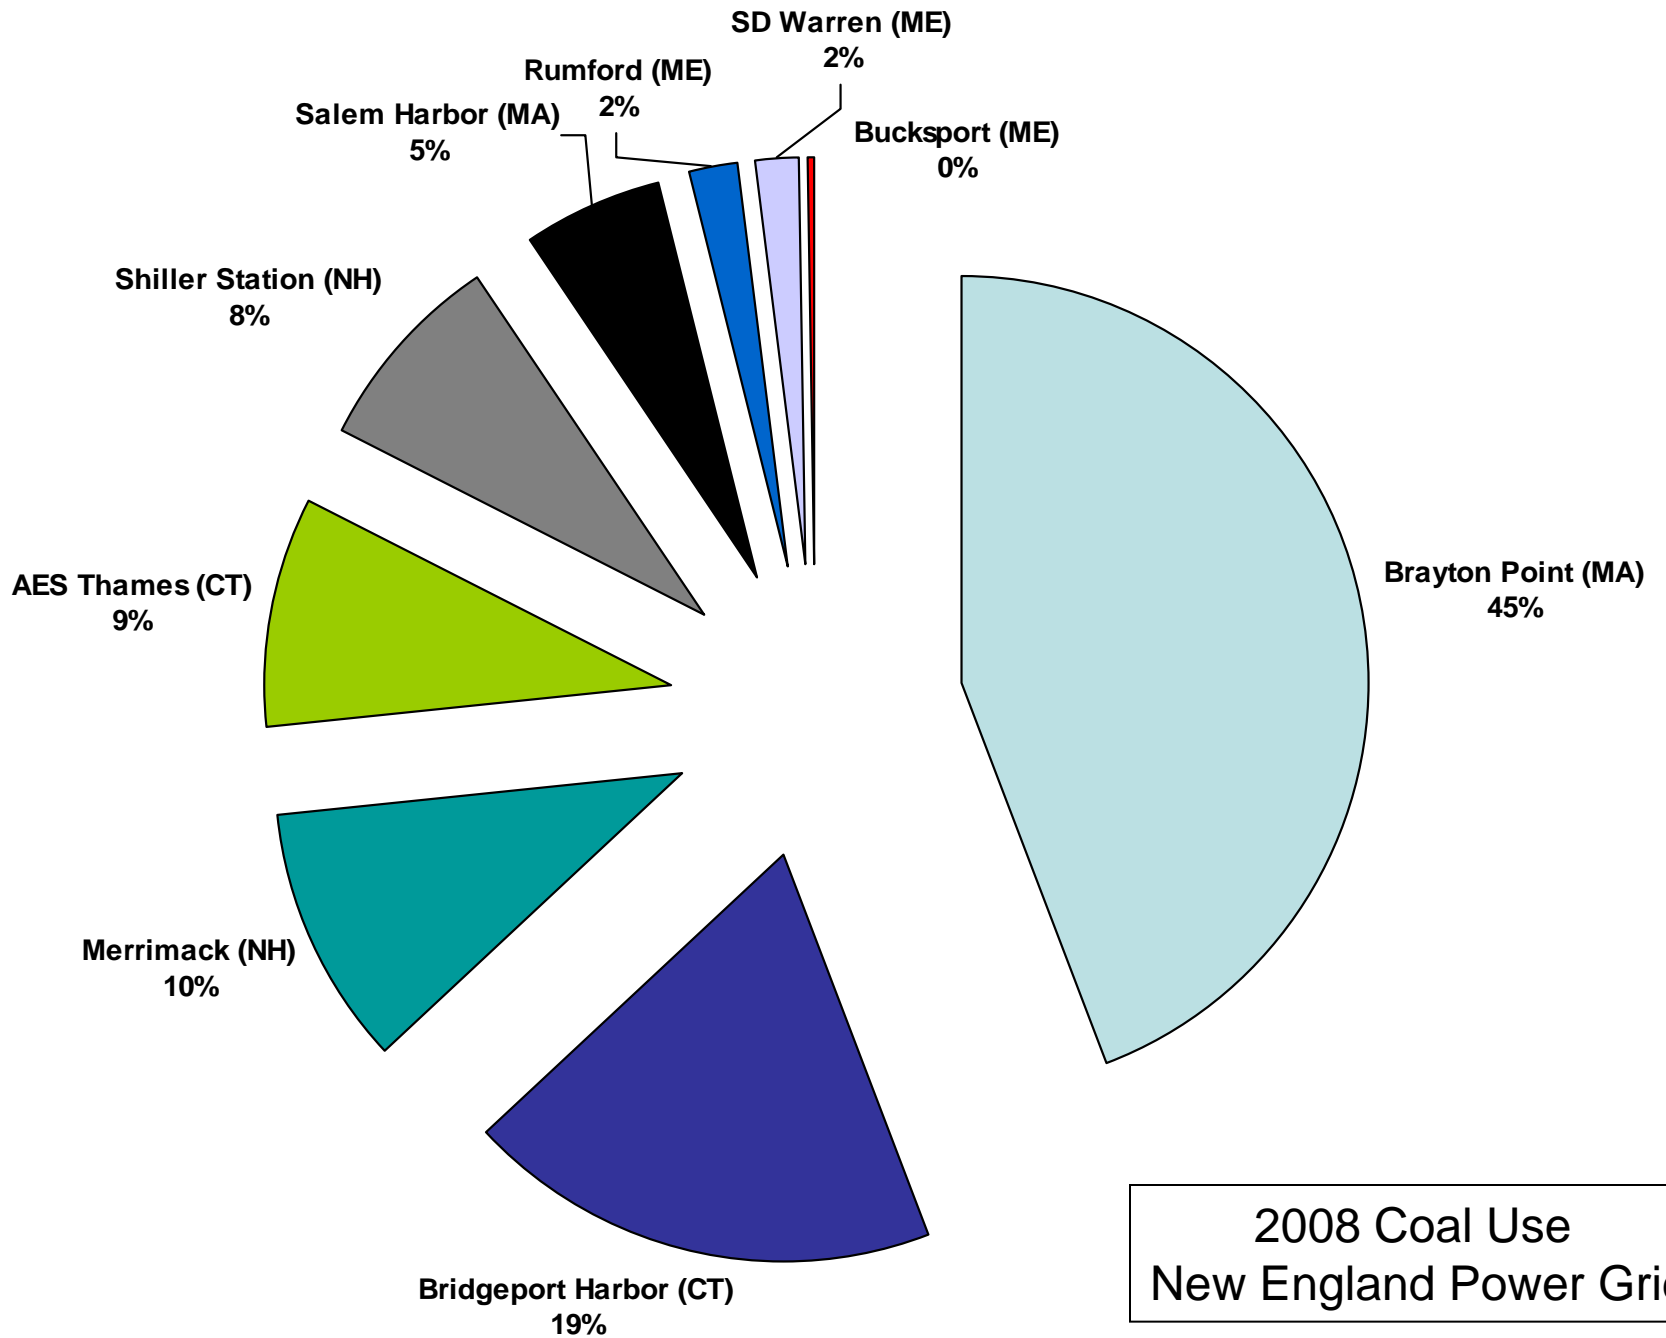

490,000 acres of prime Appalachian forest land destroyed

Appalachian Mountains Destroyed by Mountaintop Removal, ca 2005

470 Mountains have been destroyed in Appalachia from mountaintop removal.

New England Electric Grid

Resources Serving Maine's Electricity Customers in 2005

Coal Use in New England

5.25 Million Tons (2008)

Canadian Tar Sands

Reverse Flow Pipeline Could Bring Tar Sands Crude to Portland via Montreal; Project Currently Suspended