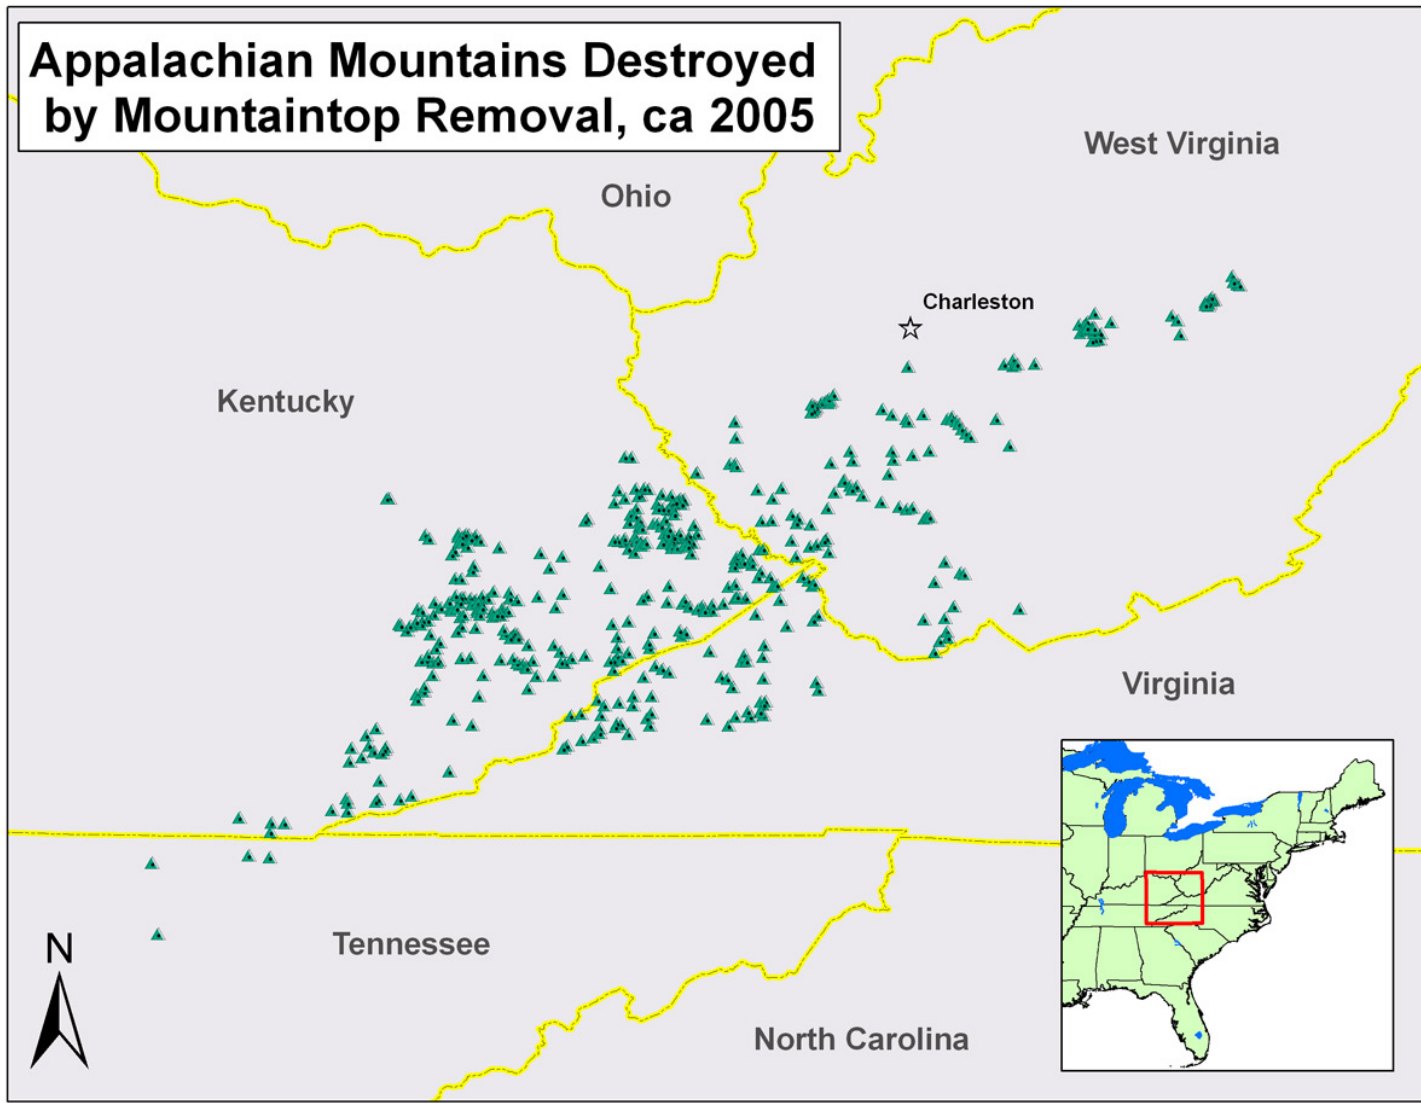

490,000 acres of prime Appalachian forest land destroyed

Appalachian Mountains Destroyed by Mountaintop Removal, ca 2005

470 Mountains have been destroyed in Appalachia from mountaintop removal.

New England Electric Grid

Resources Serving Maine's Electricity Customers in 2005

Coal Use in New England

5.25 Million Tons (2008)

Canadian Tar Sands

Reverse Flow Pipeline Could Bring Tar Sands Crude to Portland via Montreal; Project Currently Suspended