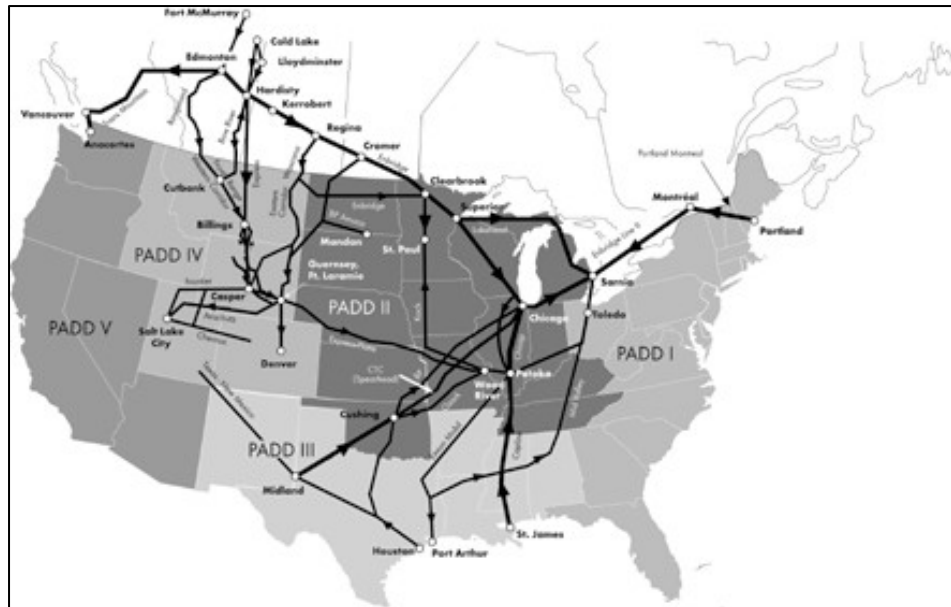

490,000 acres of prime Appalachian forest land destroyed

Appalachian Mountains Destroyed by Mountaintop Removal, ca 2005

470 Mountains have been destroyed in Appalachia from mountaintop removal.

New England Electric Grid

Resources Serving Maine's Electricity Customers in 2005

Coal Use in New England

5.25 Million Tons (2008)

Canadian Tar Sands

Reverse Flow Pipeline Could Bring Tar Sands Crude to Portland via Montreal; Project Currently Suspended